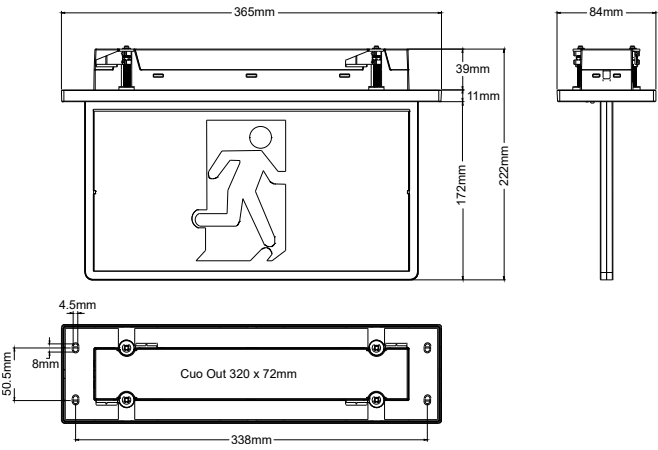

ESODO EDGE

Emergency Exit Signs

Recessed slimline design.

ESODO EDGE (recessed) is a super slim LED emergency EXIT sign for a streamlined hidden recessed installation. With its blade style and slick edge-lit design ESODO EDGE will also provide safety in high end architectural applications.

24M = 24m viewing distance **RC** = Recessed **BK** = Black

SPECIFICATIONS	
Viewing Distance:	24m
Type:	Maintained
Body Material:	ABS
Housing Colour:	White Black
IP Rating:	IP20
AS/NZS Standards:	60598 / 2293.3
Warranty:	5yr 1yr (battery)
Driver:	Integral
Power Connection:	Screw Terminals
Input:	220-240V, 50/60Hz
Electrical Classification:	Class 2
Battery Type:	LiFePO4 3.2V 1.5Ah
Charger Operation:	Continuous
Battery Test Button:	Manual
Lifespan:	>50,000hrs @Ta25°C (L70)
Operating Ambient Temperature:	0 to 45°C

- Exit 
- Exit Right 
- Exit Left 

Exit and Emergency

White

Black

DIMENSIONS

FIND OUT MORE: